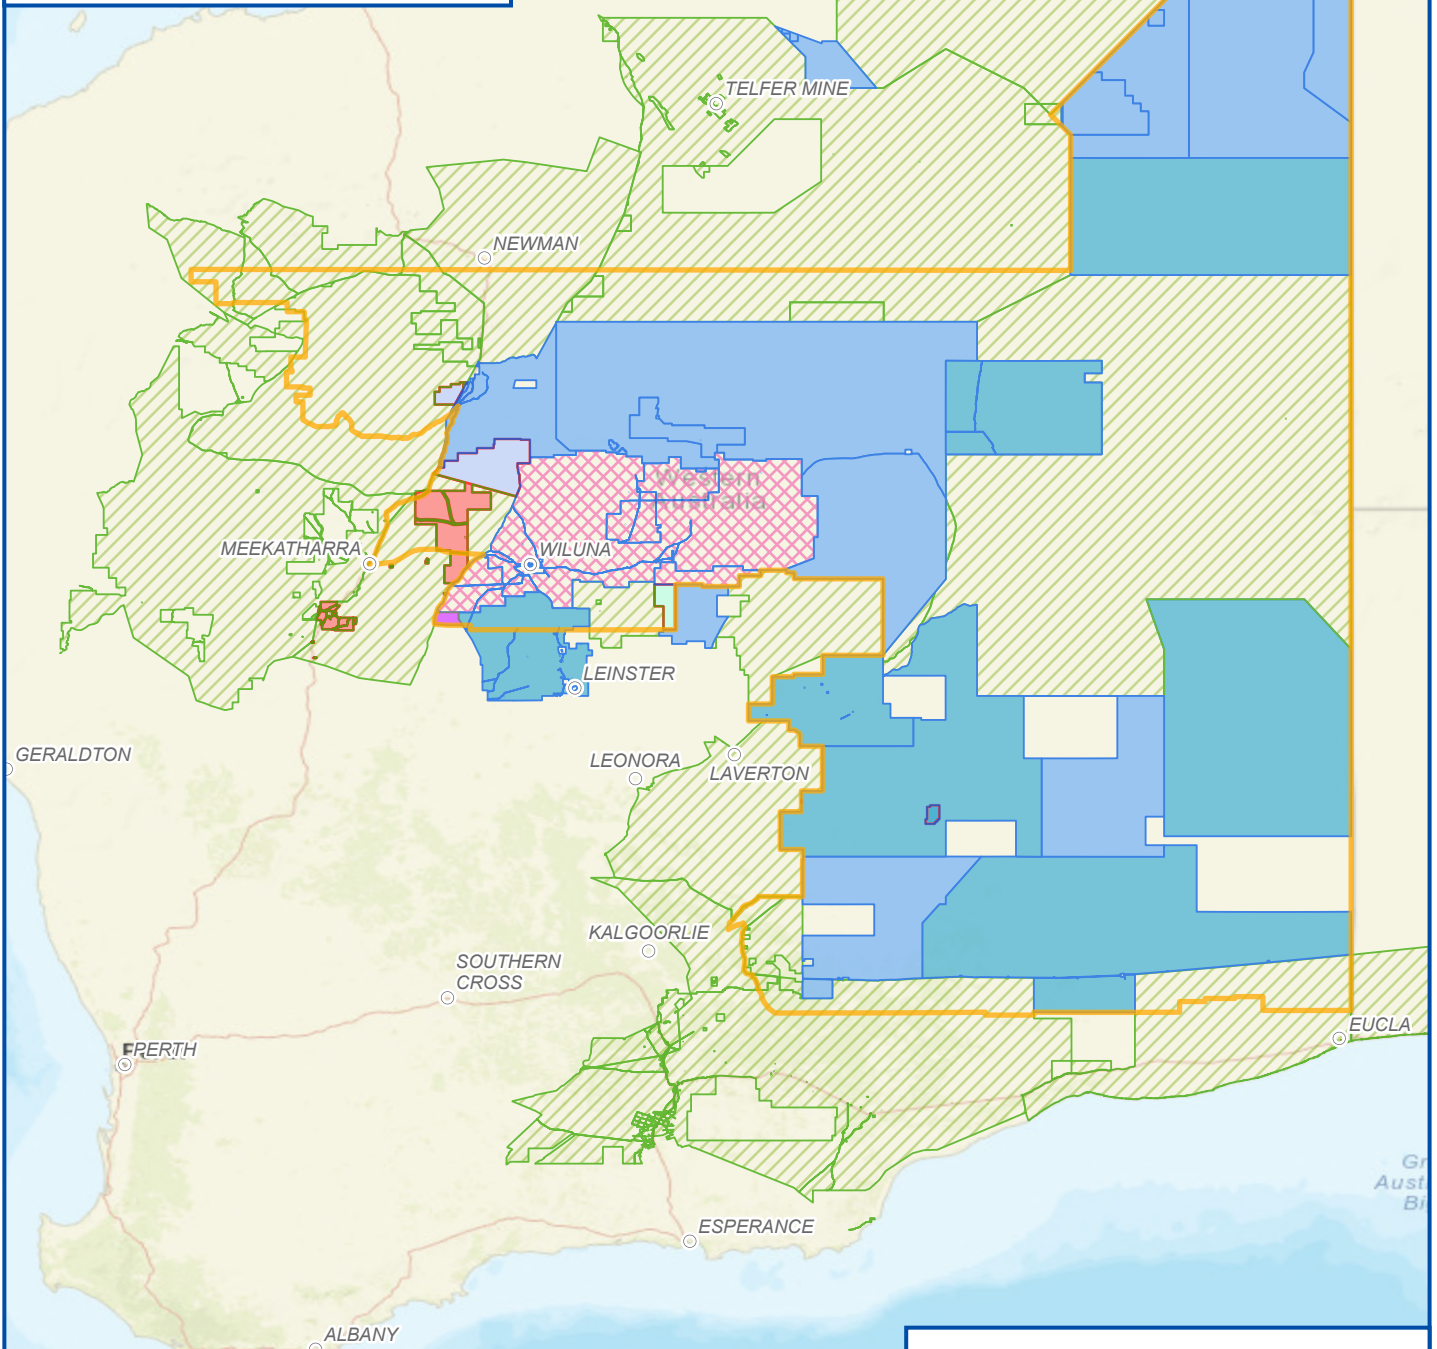

LEGEND

- Major Town
- ▭ Central Desert Boundary (NNTT 226)
- ▭ Research Area, Proposed claims to be lodged
- ▨ Services provided by others
- ▭ Legal and PBC support provided by CDNTS
- ▭ Legal services only provided by CDNTS
- ▨ Limited services provided by CDNTS
- ▭ Claim Application, Legal and PBC Support
- ▭ Claim, Legal Services
- ▭ Registered Claim, Legal and PBC Support
- ▭ Non-CDNTS claim in progress

THE CENTRAL DESERT REGION
Determinations, Claim Applications,
Registered Claims and Proposed Claims
as at 01 July 2026

National Native Tit
Esri, HERE, Garmin,
METI, Esri Chin
OpenSt